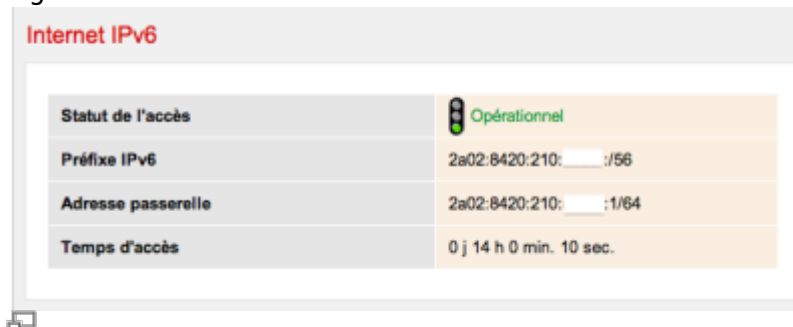

IPv6 with SFR

SFR has now activated the IPv6 support on its ADSL boxes. Here are some snapshots of the configuration interface of a NeufBox 4 :

Figure 1. IPv6 activation on SFR box

Figure 2. IPv6 parameters on SFR box

The IPv6 prefix that is used is:

- IPv6 Prefix: 2a02:8400::/25
- Owned by: LDCOM
- AS Number: 15557
- Allocated on: 2010-12-23
- First seen on: 2011-03-23 12:03:17

Figure 3 (click to get full size image) gives an overview of the Internet v6 ecosystem in France obtained with the [autonomous system map tool](#).

Note the high IPv6 connectivity of [Hurricane](#) and [Lambdanet](#) as foreign providers and [Neotelecoms](#) as an internal provider.

A traceroute6 enables to verify the connectivity:

```
$ traceroute6 -n ipv6.google.com
traceroute6 to ipv6.l.google.com (2a00:1450:8007::6a) from
2a02:8420:209::XX, 64 hops max, 12 byte packets
1 2a02:8420:209::YY 1.254 ms 1.221 ms 0.821 ms
2 * * *
3 2a02:8400:0:3::11 32.980 ms 32.964 ms 32.117 ms
4 2a02:8400:0:3::142 35.891 ms 34.488 ms 80.187 ms
5 2001:4860::1:0:23 35.676 ms
2001:4860::1:0:9f2 34.713 ms
2001:4860::1:0:23 33.623 ms
6 2001:4860::8:0:3015 52.451 ms 43.599 ms
2001:4860::8:0:3016 44.782 ms
7 2001:4860::2:0:48c 44.284 ms 43.608 ms 46.274 ms
8 2001:4860:0:1::c7 55.404 ms 52.317 ms 54.170 ms
9 2a00:1450:8007::6a 45.815 ms 44.046 ms 45.221 ms
```