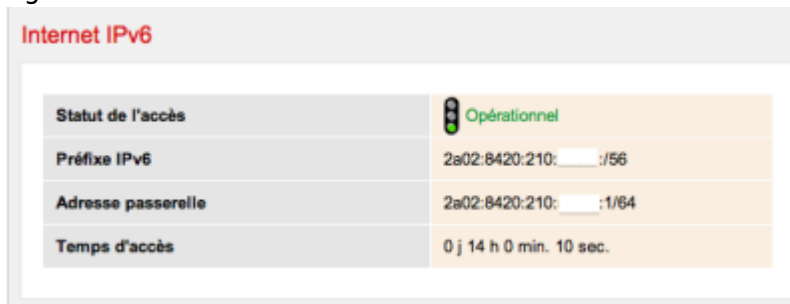

SFR has now activated the IPv6 support on its ADSL boxes. Here are some snapshots of the configuration interface of a NeufBox 4 :

Figure 1. IPv6 activation on SFR box

Figure 2. IPv6 parameters on SFR box

The IPv6 prefix that is used is:

- IPv6 Prefix: 2a02:8400::/25
- Owned by: LDCOM
- AS Number: 15557
- Allocated on: 2010-12-23
- First seen on: 2011-03-23 12:03:17

Figure 3 (click to get full size image) gives an overview of the Internet v6 ecosystem in France obtained with the [autonomous system map tool](#).

Note the high IPv6 connectivity of [Hurricane](#) and [Lambdanet](#) as foreign providers and [Neotelecoms](#) as an internal provider.

A traceroute6 enables to verify the connectivity:

```
$ traceroute6 -n ipv6.google.com
traceroute6 to ipv6.l.google.com (2a00:1450:8007::6a) from
2a02:8420:209::XX, 64 hops max, 12 byte packets
1 2a02:8420:209::YY 1.254 ms 1.221 ms 0.821 ms
2 * * *
3 2a02:8400:0:3::11 32.980 ms 32.964 ms 32.117 ms
4 2a02:8400:0:3::142 35.891 ms 34.488 ms 80.187 ms
5 2001:4860::1:0:23 35.676 ms
2001:4860::1:0:9f2 34.713 ms
2001:4860::1:0:23 33.623 ms
6 2001:4860::8:0:3015 52.451 ms 43.599 ms
2001:4860::8:0:3016 44.782 ms
7 2001:4860::2:0:48c 44.284 ms 43.608 ms 46.274 ms
8 2001:4860:0:1::c7 55.404 ms 52.317 ms 54.170 ms
9 2a00:1450:8007::6a 45.815 ms 44.046 ms 45.221 ms
```