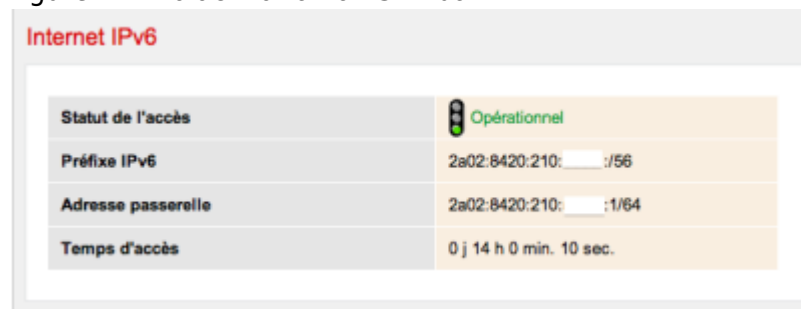

SFR has now activated the IPv6 support on its ADSL boxes. Here are some snapshots of the configuration interface of a NeufBox 4 :

Figure 1. IPv6 activation on SFR box

Figure 2. IPv6 parameters on SFR box

The IPv6 prefix that is used is:

- IPv6 Prefix: 2a02:8400::/25
- Owned by: LDCOM
- AS Number: 15557
- Allocated on: 2010-12-23
- First seen on: 2011-03-23 12:03:17

Figure 3 gives an overview of the Internet v6 ecosystem in France obtained with the autonomous system map tool.