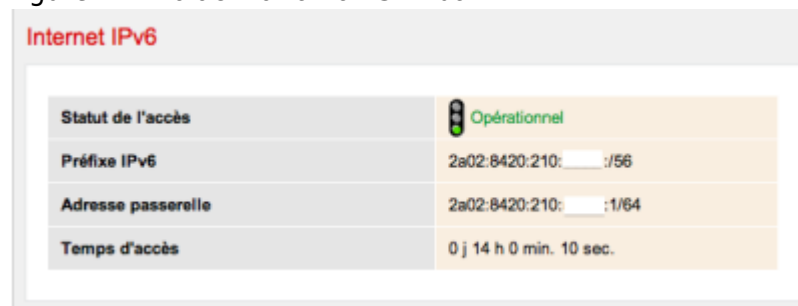

SFR has now activated the IPv6 support on its ADSL boxes. Here are some snapshots of the configuration interface of a NeufBox 4 :

Figure 1. IPv6 activation on SFR box

Figure 2. IPv6 parameters on SFR box

The IPv6 prefix that is used is:

- IPv6 Prefix: 2a02:8400::/25
- Owned by: LDCOM
- AS Number: 15557
- Allocated on: 2010-12-23
- First seen on: 2011-03-23 12:03:17

Figure 3 gives an overview of the Internet v6 ecosystem in France obtained with the autonomous system map tool.