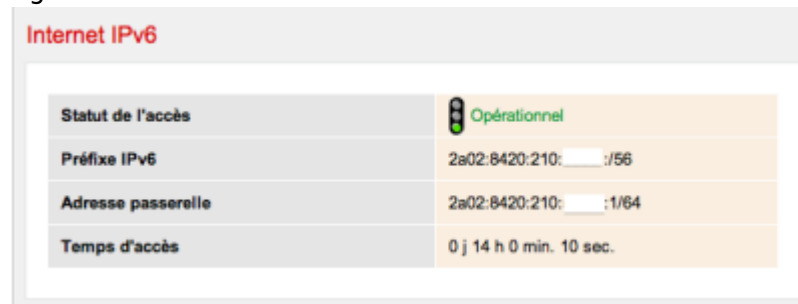

SFR has now activated the IPv6 support on its ADSL boxes. Here are some snapshots of the configuration interface of a NeufBox 4 :

Figure 1. IPv6 activation on SFR box

Figure 2. IPv6 parameters on SFR box

The IPv6 prefix that is used is:

- IPv6 Prefix: 2a02:8400::/25
- Owned by: LDCOM
- AS Number: 15557
- Allocated on: 2010-12-23
- First seen on: 2011-03-23 12:03:17

Figure 3 gives an overview of the Internet v6 ecosystem in France obtained with the autonomous system map tool.